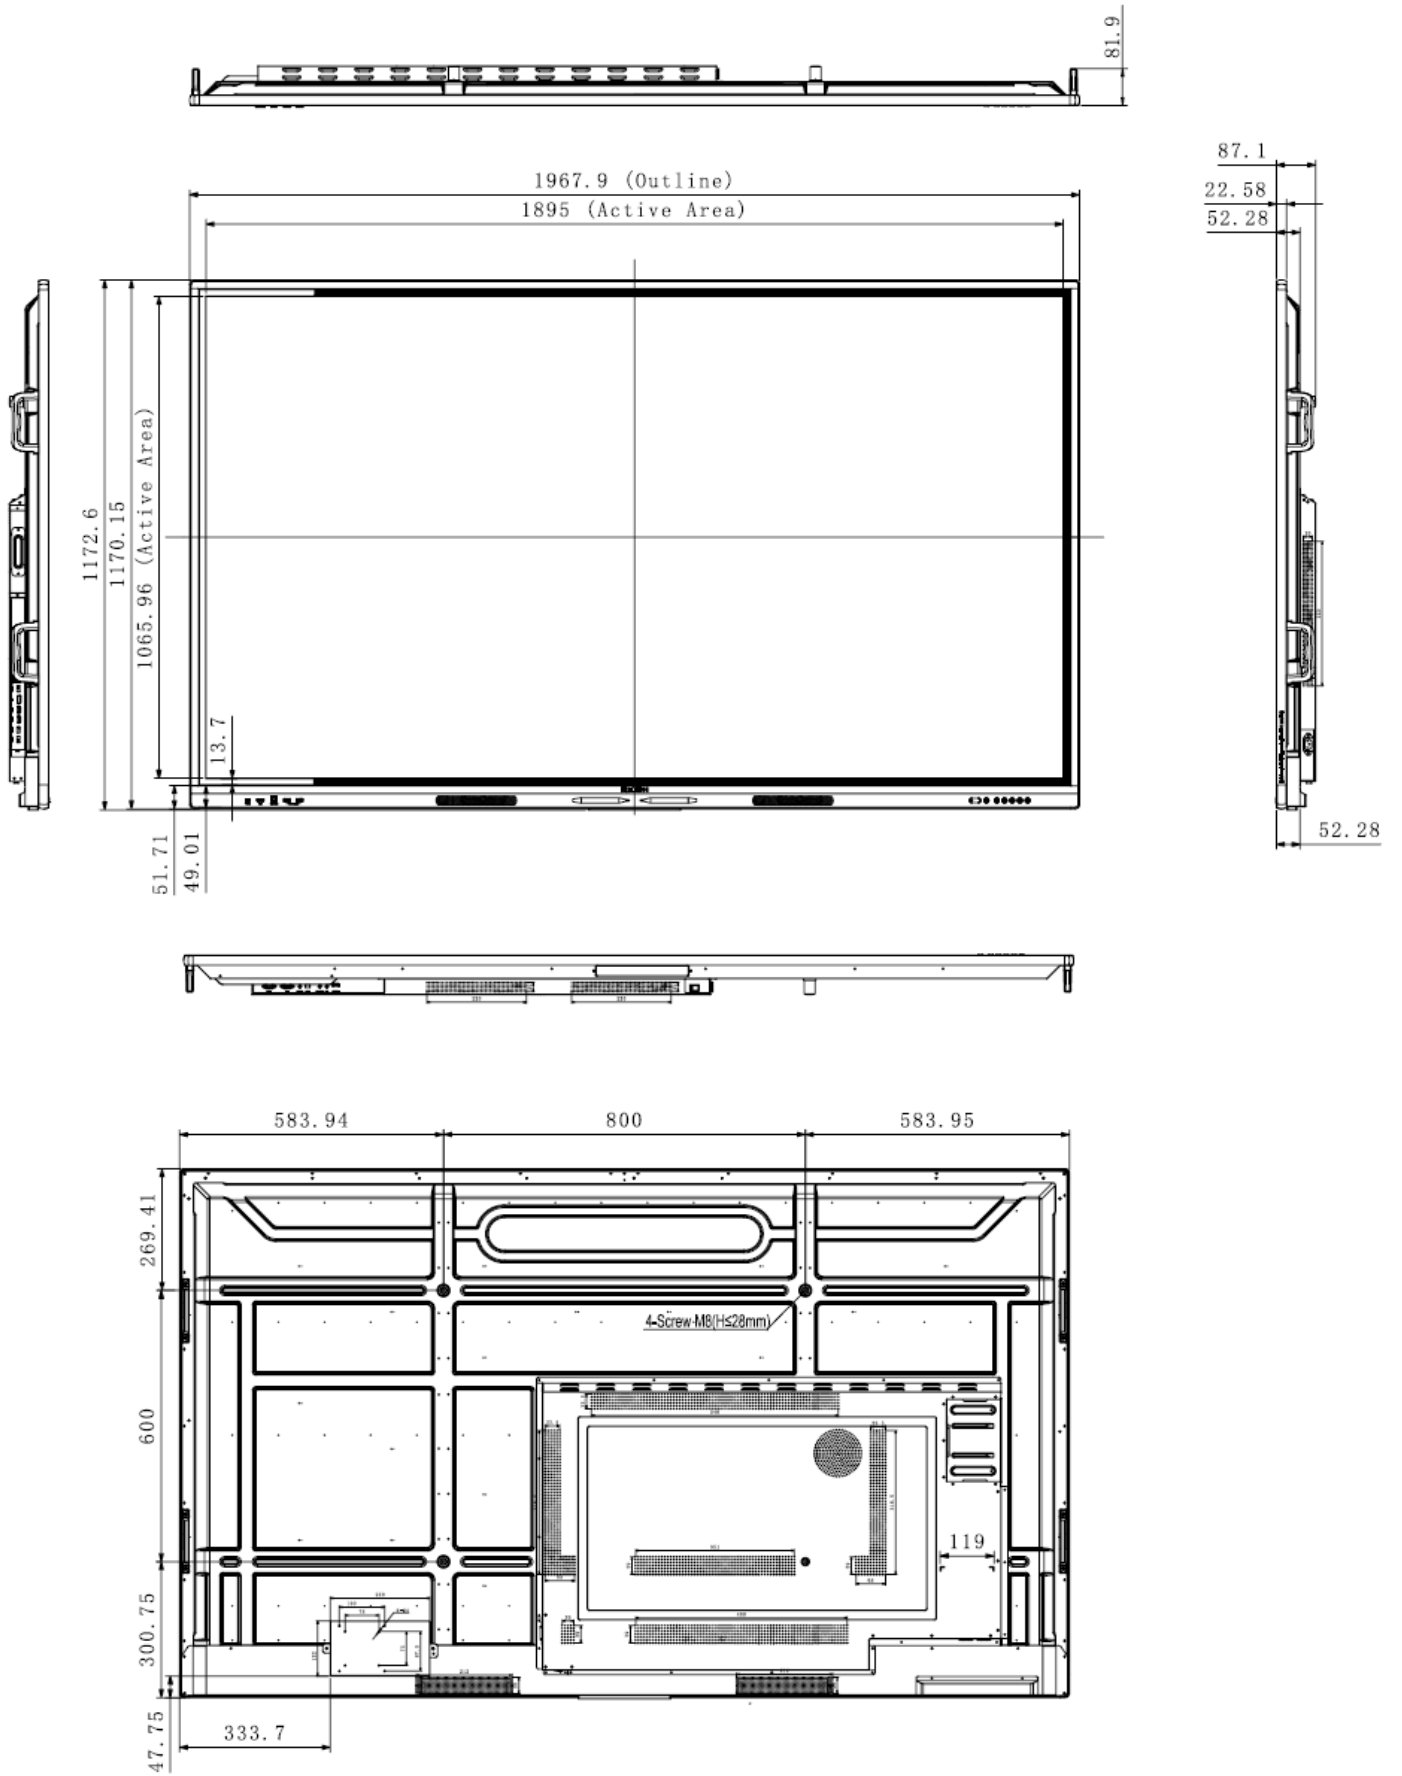

Dimensional drawings